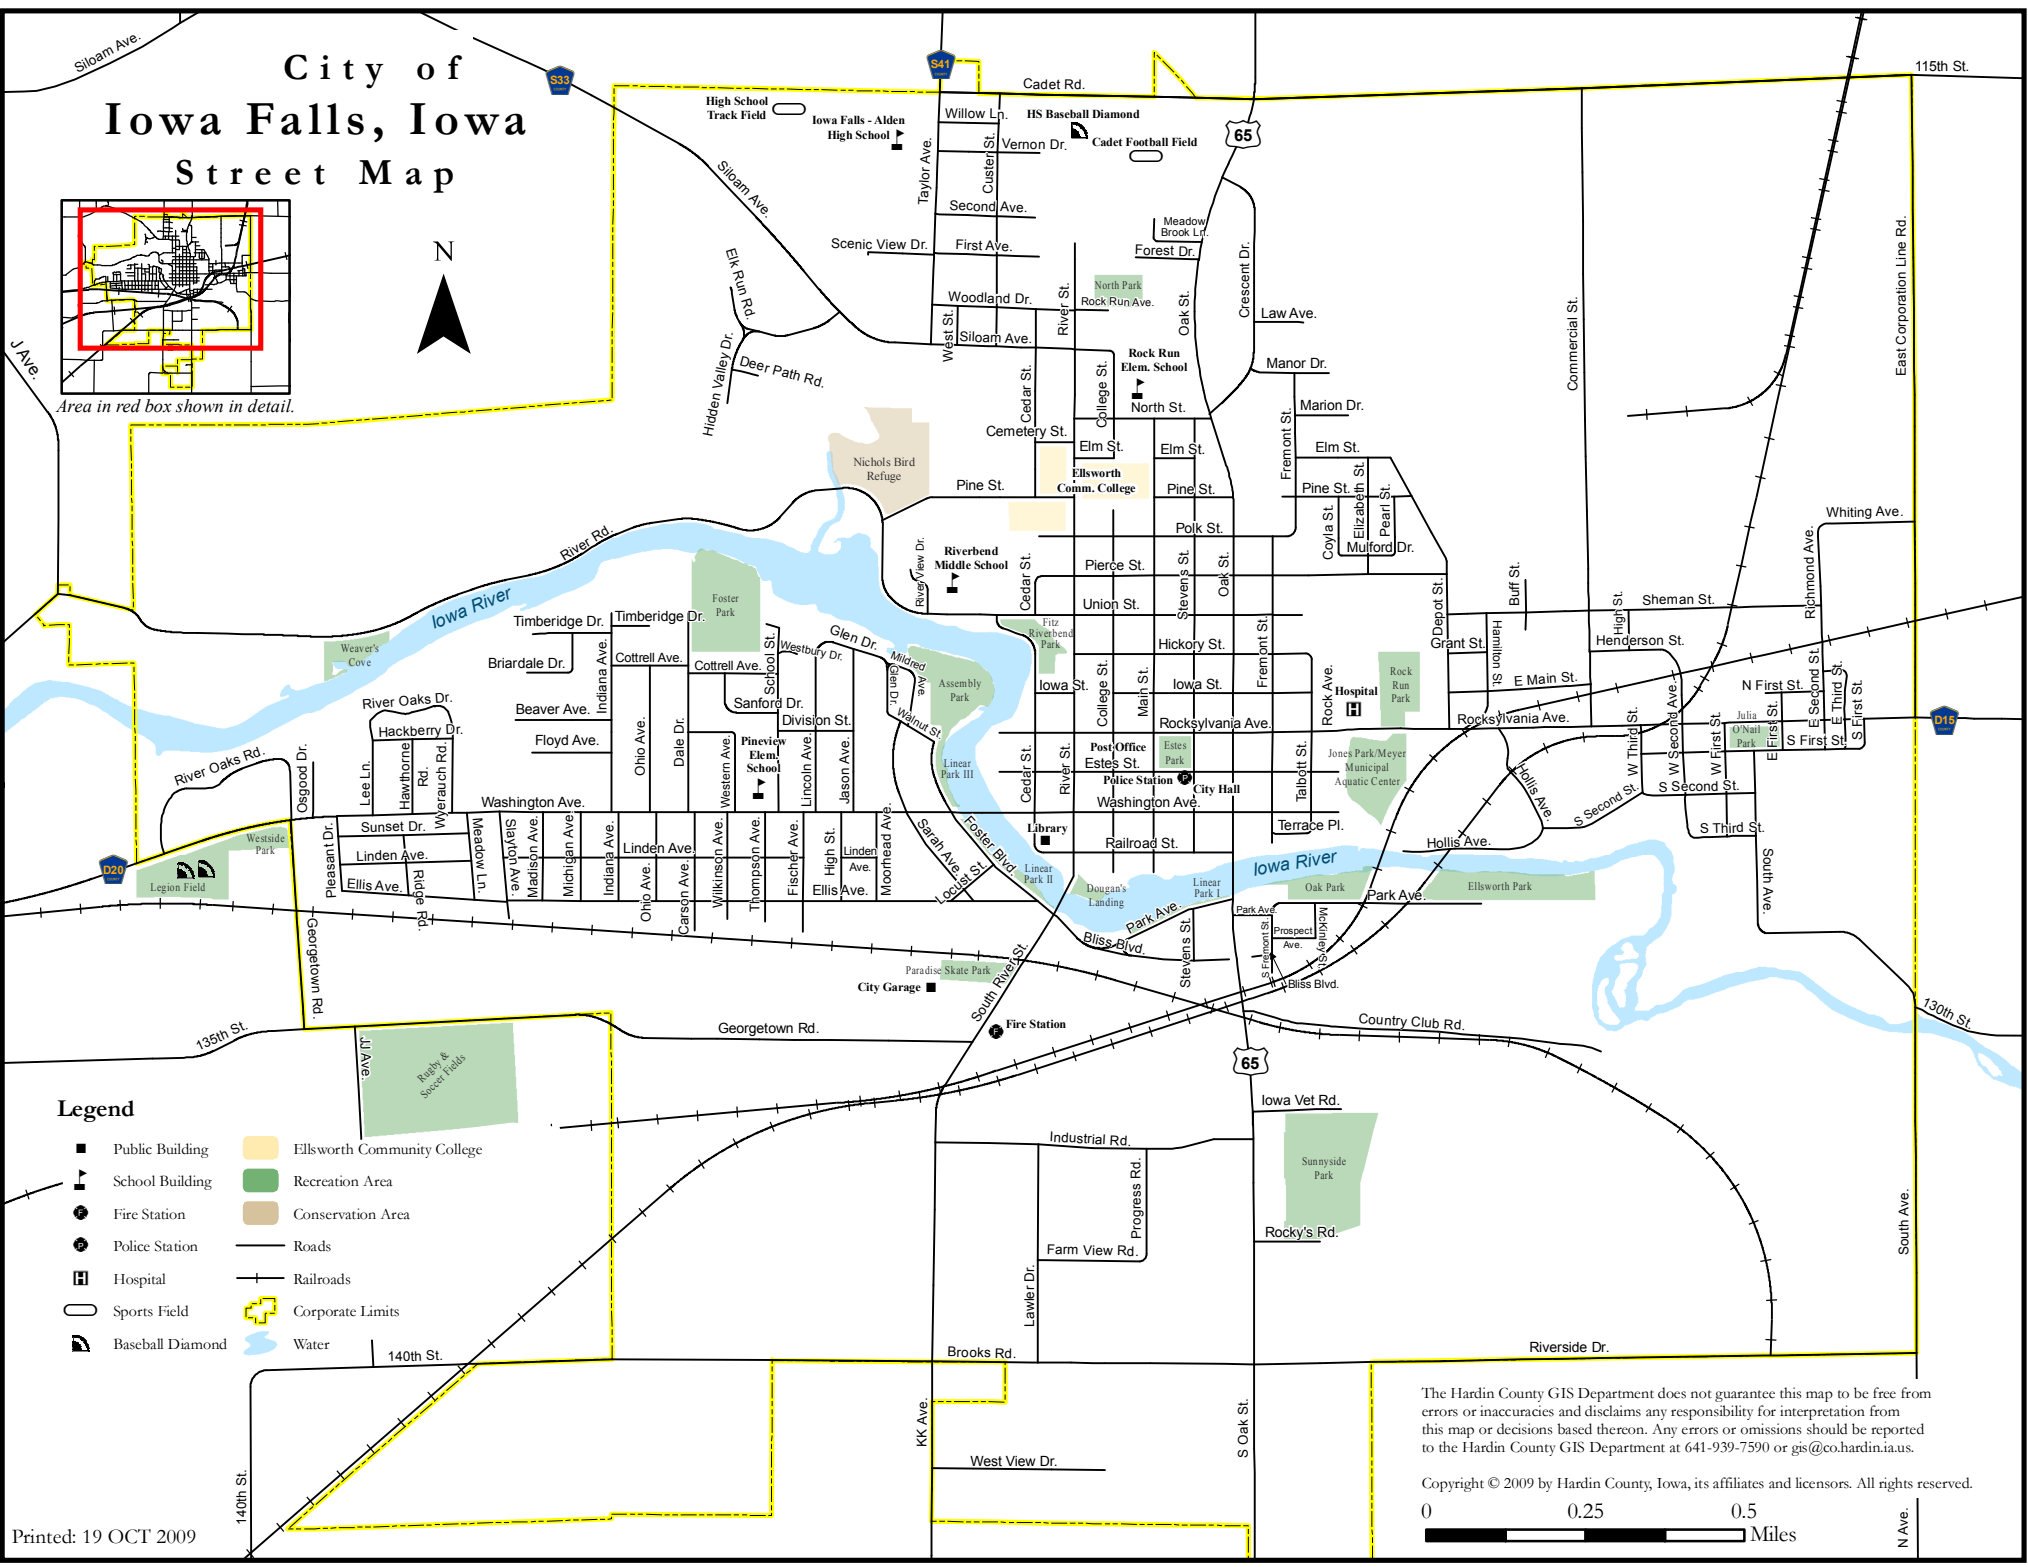

City of Iowa Falls, Iowa Street Map

Area in red box shown in detail.

Legend

- Public Building
- Ellsworth Community College
- School Building
- Recreation Area
- Fire Station
- Conservation Area
- Police Station
- Roads
- Hospital
- Railroads
- Sports Field
- Corporate Limits
- Baseball Diamond
- Water