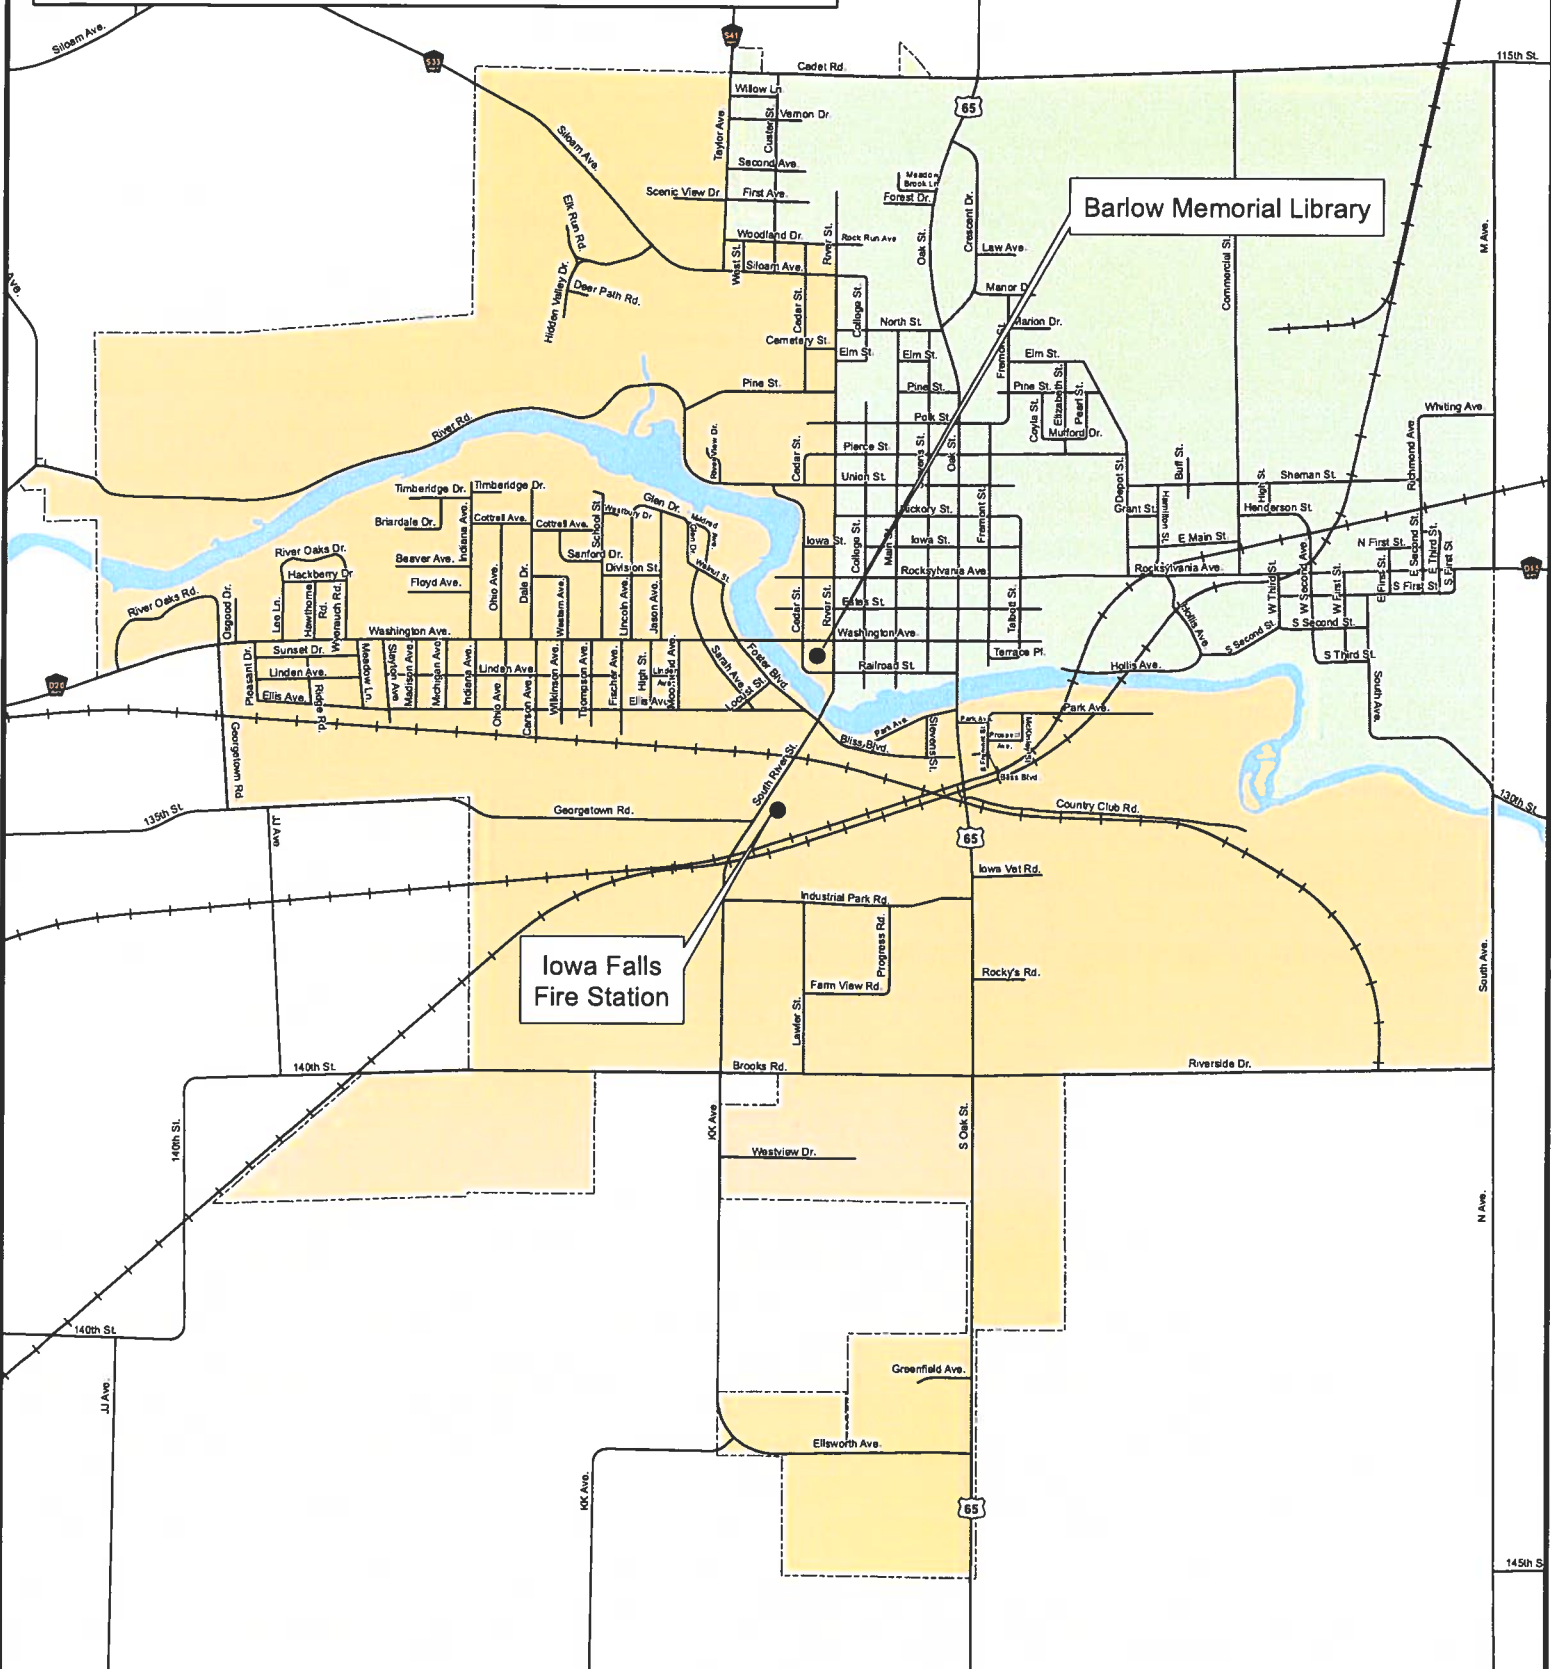

City of Iowa Falls

PRIMARY & GENERAL ELECTION PRECINCT MAP

0 0.25 0.5 Miles

POLLING PLACE LOCATIONS - Primary & General Elections

- Iowa Falls #1 Barlow Memorial Library 921 Washington Ave.
- Iowa Falls #2 Iowa Falls Fire Station 218 South River St.

The Hardin County GIS Department does not guarantee this map to be free from errors or inaccuracies and disclaims any responsibility for interpretation from this map or decisions based thereon. Any errors or omissions should be reported to the Hardin County GIS Department at gis@hardincountyia.gov or 641-939-7590. Printed: 2/26/2014

Barlow Memorial Library

Iowa Falls Fire Station