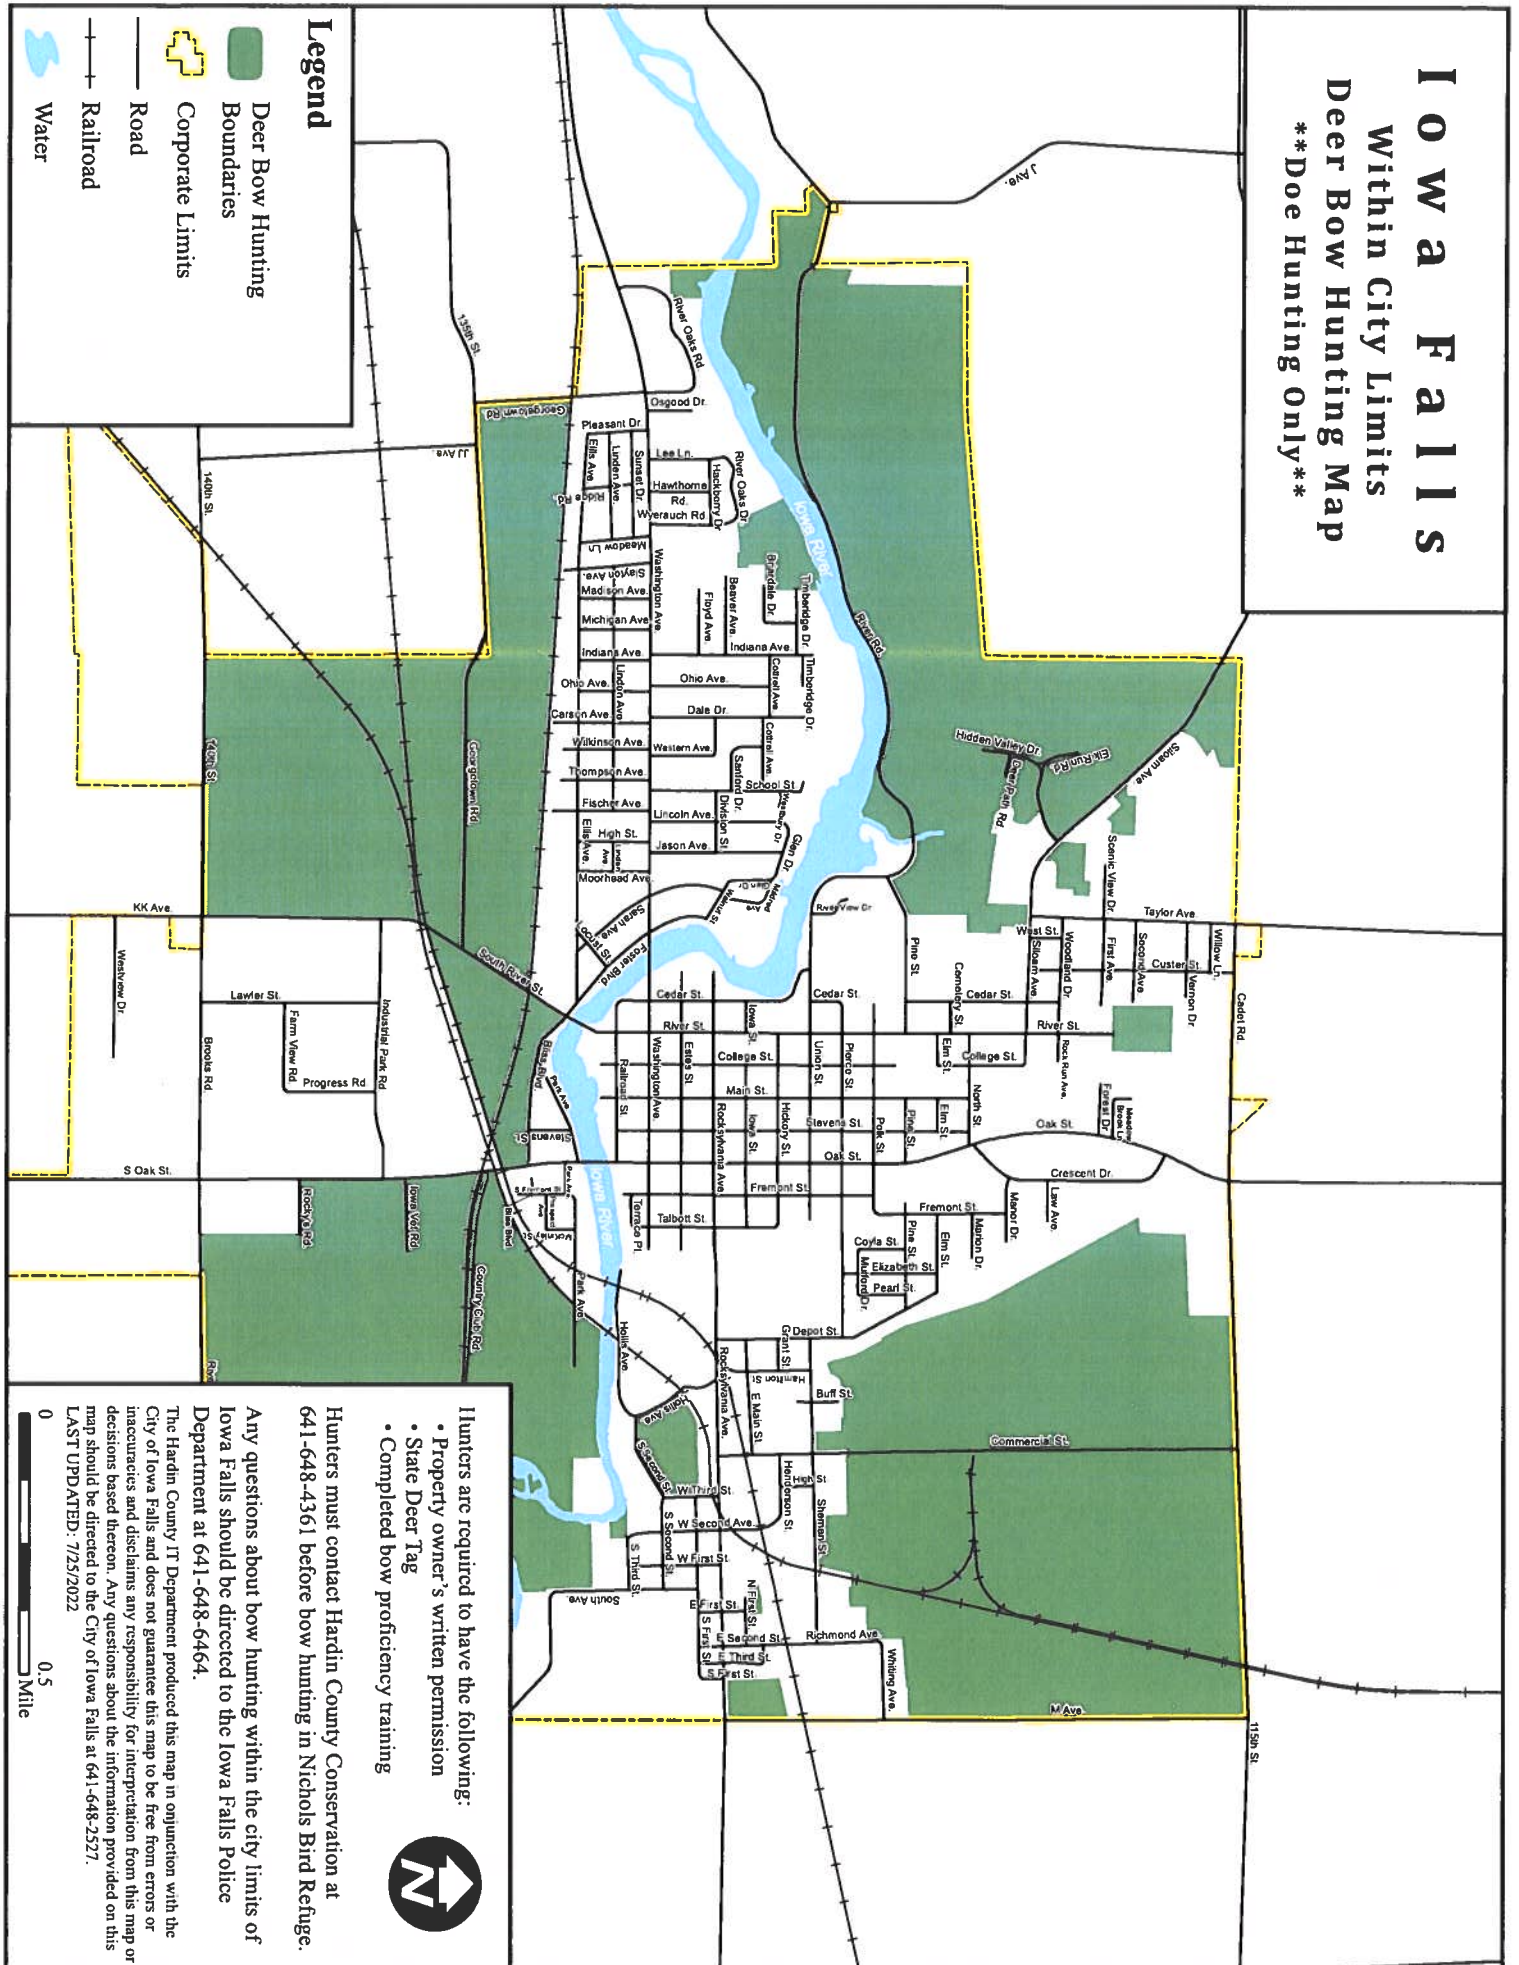

I o w a F a l l s

Within City Limits Deer Bow Hunting Map

****Doe Hunting Only****

Legend

-  Deer Bow Hunting Boundaries
-  Corporate Limits
-  Road
-  Railroad
-  Water

- Hunters are required to have the following:
- Property owner's written permission
 - State Deer Tag
 - Completed bow proficiency training

The Hardin County IT Department produced this map in conjunction with the City of Iowa Falls and does not guarantee this map to be free from errors or inaccuracies and disclaims any responsibility for interpretation from this map or decisions based thereon. Any questions about the information provided on this map should be directed to the City of Iowa Falls at 641-648-2527.
LAST UPDATED: 7/25/2022